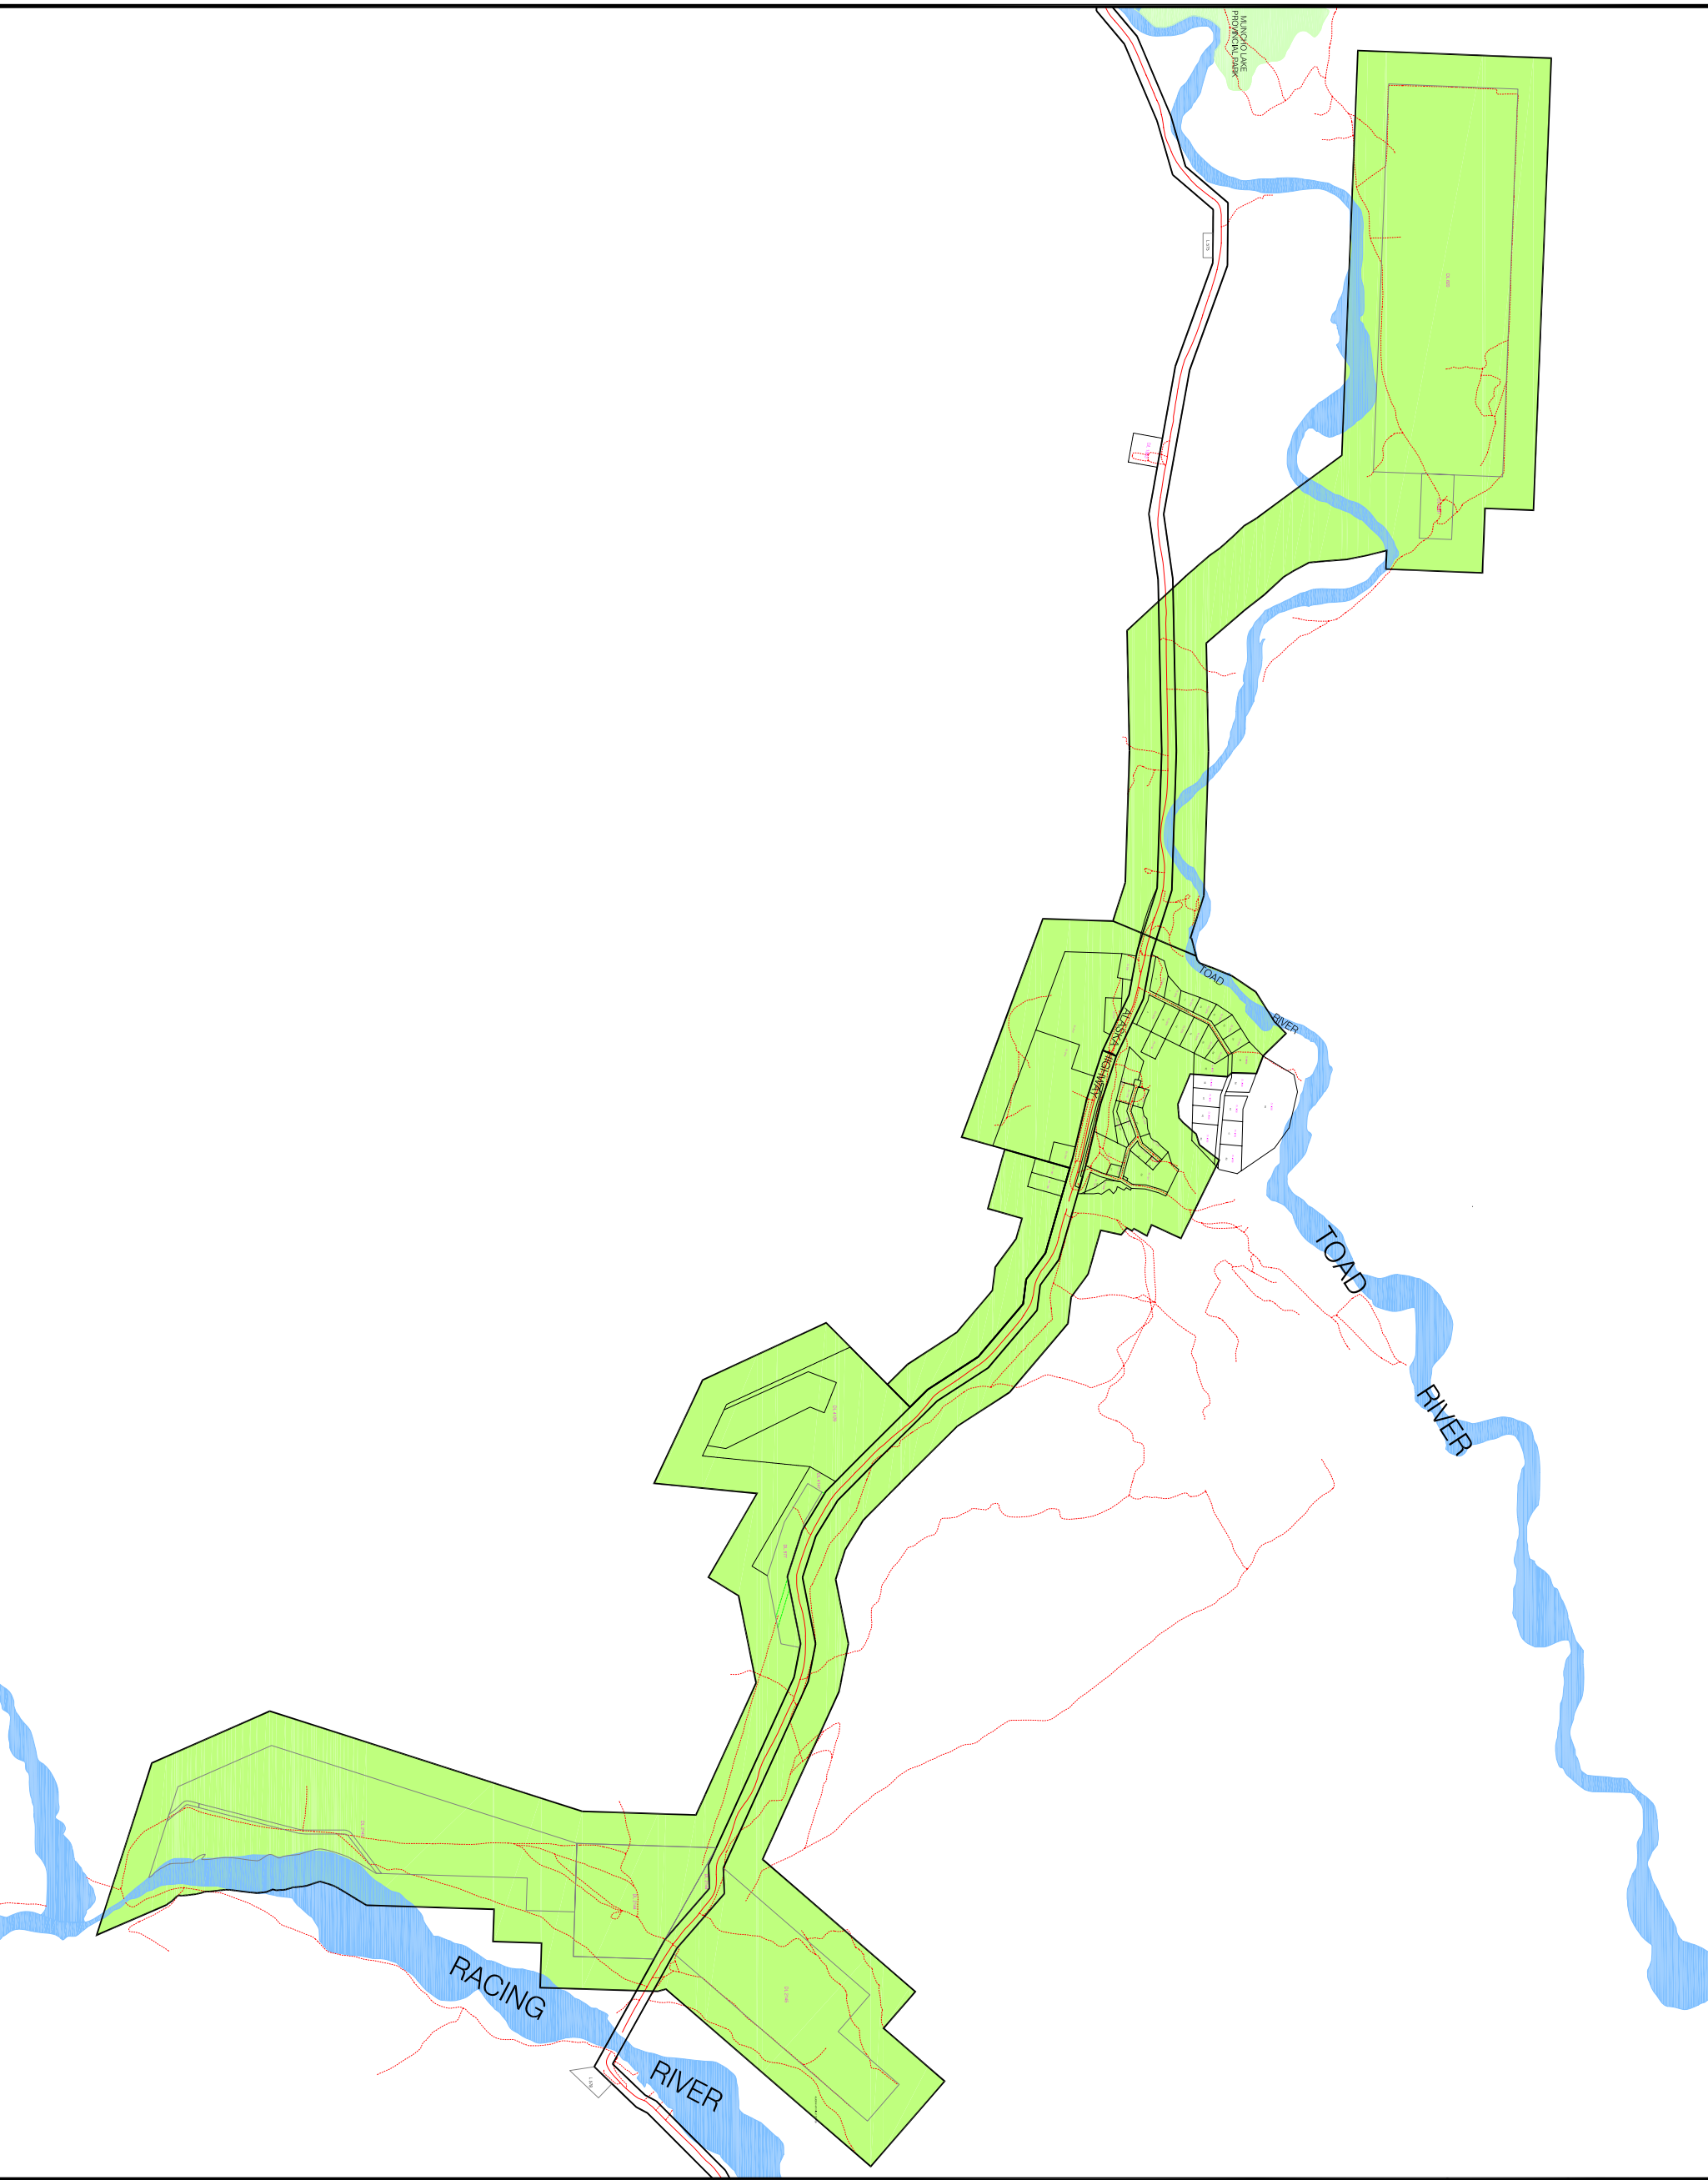

**MAP 4 - TOAD RIVER ELECTRIFICATION
 SERVICE AREA MAP**

LEGEND

 Toad River Electrical Distribution Service Area

1:40000 metres

 0 650 1300